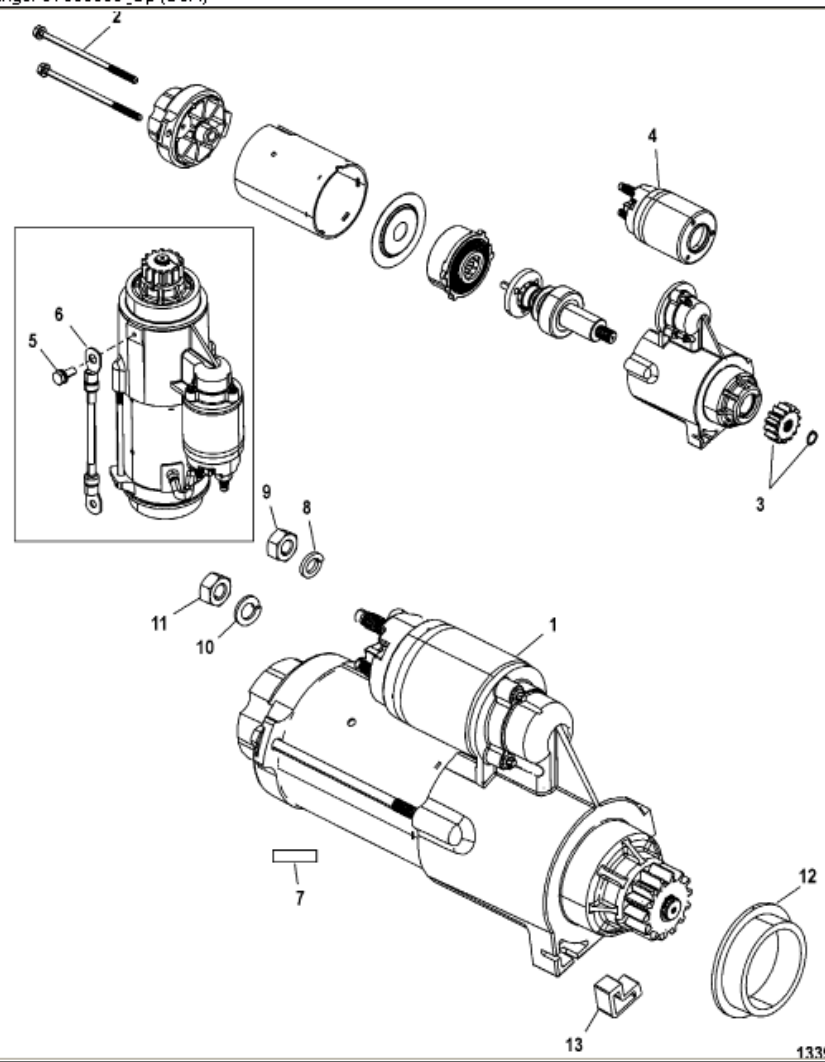

Parts List						
Ref	Class	Part	Description	Qty	Comment	Footnote
1	50	853329T	STARTER ASSEMBLY	1	SN# 0T960098 & Below	
1	50	892339T	STARTER ASSEMBLY	1	SN# 0T960099 & Up	
2	10	803005	THRU BOLT	2		
3	43	880805A	GEAR KIT	1		
4		809463A	SOLENOID KIT	1		
5	10	69035	SCREW AND LOCKWASHER, (.25	1		
6	84	93388A	CABLE ASSEMBLY, Black	1		
7	37	827282	DECAL, Warning, High Voltage	1	SN# 1B226999 & Below	
7		NSS	NOT SOLD SEPARATE, Decal-wz	1	SN# 1B227000 & Up	
8	13	40025	LOCKWASHER, (M5)	1		
9	11	40021	NUT, (M5)	1		
10	13	26993	LOCKWASHER, (.312)	1		
11	11	40021	NUT, (M8 - Stainless Steel)	1		
12		56703	COLLAR	2		
13		879845	STOP	1		